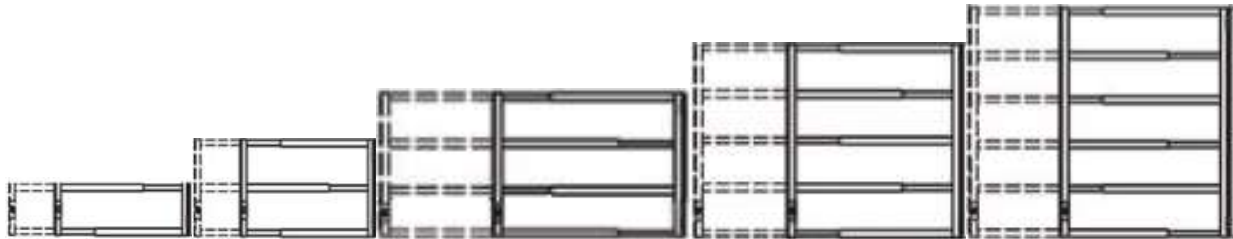

CHARGE TO CUT FOLDING BAR TO CUSTOM SIZE

\$30.00

PRICE LIST 2012 ADJUSTABLE WINDOW BARS

SPECIFICATIONS

3.5 INCH GAP BETWEEN BARS
 3/4 INCH BY 3/4 INCH SQUARE STEEL TUBING
 POWDER COAT FINISH FOR EXTRA DURABILITY
 AVAILABLE IN WHITE ONLY

FIXED

REMOVABLE

2 BAR

ITEM NUMBER	FITS WIDTH (INCHES)	FITS HEIGHT (INCHES)	LIST PRICE
2R2645-5	26 TO 45	5 TO 15	\$45.00
2F2545-5	25 TO 45		\$37.50

3 BAR

ITEM NUMBER	FITS WIDTH (INCHES)	FITS HEIGHT (INCHES)	LIST PRICE
3R3645-10	26 TO 45	10 TO 20	\$52.50
3F2545-10	25 TO 45		\$45.00
3R3860-10	38 TO 60		\$75.00
3F3760-10	37 TO 60		\$60.00